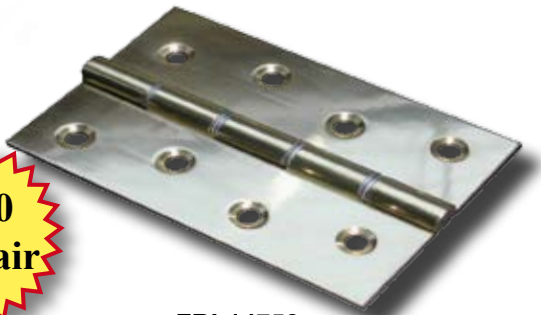

Hebden & Holding

Clearance Offers

**£1.40
Per Pair**

FRI-14752

Polished Brass Double Steel Washered Butt Hinge

**£1.00
Per Pair**

FRI-14730

Self Coloured Brass Double Steel Washered Butt Hinge

**£4.00
Each**

100 No. YKSLO29

Oval Profile Lockcase, Satin Finish 2 1/2"

**£4.00
Each**

60 No. Euro-Spec Euro Profile Lockcase, Satin Finish 2 1/2"
90 No. Euro-Spec Euro Profile Lockcase, Brass Finish 2 1/2"

**Gearbox
80p
Each**

Lockmaster Window Shootbolts

Approx 1000 No. 22mm Backset Gearboxes £0.80 Each

Various Sizes 7.7mm cam Extensions £0.50 Each

**Extension
50p
Each**

Virage Inline Espagnolette Handle 15mm Spindle Only
White £0.80
Gold £1.20