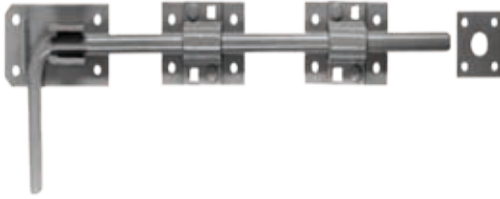

Gate Fittings

Bands & Hooks, Bolts

Cranked Eye Bands & Hooks

Product Code	Description	Unit
PER-130-300MMBJ	12" Black Japanned	Pair
PER-130-300MMGAL	12" Galvanized	Pair
PER-130-300MMSC	12" Self Coloured	Pair
PER-130-350MMBJ	14" Black Japanned	Pair
PER-130-350MMGAL	14" Galvanized	Pair
PER-130-350MMSC	14" Self Coloured	Pair
PER-130-400MMBJ	16" Black Japanned	Pair
PER-130-400MMGAL	16" Galvanized	Pair
PER-130-400MMSC	16" Self Coloured	Pair
PER-130-450MMBJ	18" Black Japanned	Pair
PER-130-450MMGAL	18" Galvanized	Pair
PER-130-450MMSC	18" Self Coloured	Pair
PER-130-500MMBJ	20" Black Japanned	Pair
PER-130-500MMGAL	20" Galvanized	Pair
PER-130-500MMSC	20" Self Coloured	Pair
PER-130-600MMBJ	24" Black Japanned	Pair
PER-130-600MMGAL	24" Galvanized	Pair
PER-130-600MMSC	24" Self Coloured	Pair
PER-130-750MMGAL	30" Galvanized	Pair
PER-130-750MMSC	30" Self Coloured	Pair
PER-130-900MMGAL	36" Galvanized	Pair
PER-130-900MMSC	36" Self Coloured	Pair
PER-130-1050MMGAL	42" Galvanized	Pair
PER-130-1050MMSC	42" Self Coloured	Pair
PER-130-1200MMGAL	48" Galvanized	Pair
PER-130-1200MMSC	48" Self Coloured	Pair

Monkey Tail Bolts

Available in various lengths. Two finishes.

Product Code	Description	Unit	Box Qty
PER-60MT/12/B	12" Black Japanned	Each	5
PER-60MT/12/G	12" Galvanized	Each	5
PER-60MT/15/B	15" Black Japanned	Each	5
PER-60MT/15/G	15" Galvanized	Each	5
PER-60MT/18/B	18" Black Japanned	Each	5
PER-60MT/18/G	18" Galvanized	Each	5
PER-60MT/24/B	24" Black Japanned	Each	5
PER-60MT/24/G	24" Galvanized	Each	5

Gate Fittings

Bolts & Suffolk Latch

Drop Bolts

Available in two finishes, with various lengths.

Product Code	Description	Unit	Box Qty
PER-260/12/G	12" Galvanised	Each	5
PER-260/12/J	12" Black Japanned	Each	5
PER-260/15/G	15" Galvanised	Each	5
PER-260/15/J	15" Black Japanned	Each	5
PER-260/18/G	18" Galvanised	Each	5
PER-260/18/J	18" Black Japanned	Each	5
PER-260/24/G	24" Galvanised	Each	5
PER-260/24/J	24" Black Japanned	Each	5