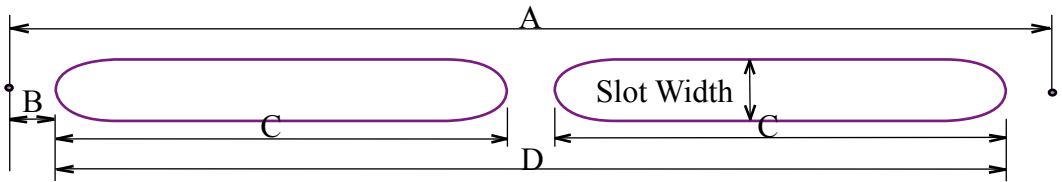

Flush Ventilators

Ventilator 400mm complete with hood, 2 part set.
Ideal for use with sliding sash windows. 300mm available.

Product Code	Description	Unit	Box Qty
MI-TV/B	Brown With Hood	Each	100
MI-TV/W	White With Hood	Each	100