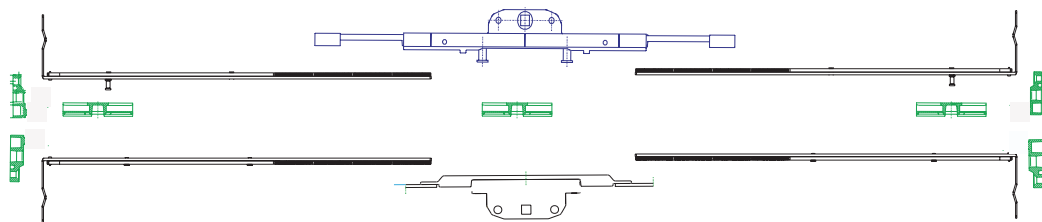

Maco French Window Shootbolt

Can also be supplied with 9mm cam height and 20mm backset. Various profile related keeps on request.

Product Code	Description	Unit
TI-MA10764	Master 22mm Gearbox, 7.7mm Cams	Each
TI-MA10229	Slave 22mm Gearbox, No Cams	Each
TI-MA57143	Master Extension 600-1000mm, 7.7mm Cams	Each
TI-MA57144	Master Extension 1001-1400mm, 7.7mm Cams	Each
TI-MA57141	Slave Extension 600-1000mm, No Cams	Each
TI-MA57142	Slave Extension 1001-1400mm, No Cams	Each
TI-MA32936	Mushroom Keep (Timber)	Each
TI-MA358062	Adjustable Shootbolt Keep	Each