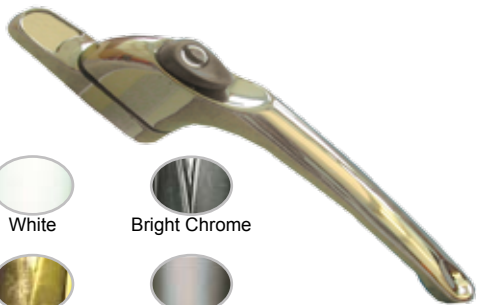

Keeps for various PVCu systems available on request. Please call.

Maco French Window Shootbolt

Can also be supplied with 9mm cam height and 20mm backset. Various profile related keeps on request.

Product Code	Description	Unit
TI-MA10764	Master 22mm Gearbox, 7.7mm Cams	Each
TI-MA10229	Slave 22mm Gearbox, No Cams	Each
TI-MA57143	Master Extension 600-1000mm, 7.7mm Cams	Each
TI-MA57144	Master Extension 1001-1400mm, 7.7mm Cams	Each
TI-MA57141	Slave Extension 600-1000mm, No Cams	Each
TI-MA57142	Slave Extension 1001-1400mm, No Cams	Each
TI-MA32936	Mushroom Keep (Timber)	Each
TI-MA358062	Adjustable Shootbolt Keep	Each

White

Bright Chrome

Gold

Satin Chrome

Our range of Connoisseur espagnolette handles are available in 7 colours, locking as standard and non-locking in some finishes. Various spindle lengths are in stock, all 7mm square. Style options are inline which is non-handed, and a cranked alternative which is handed. A conversion plug is available to change a locking handle to non-locking.