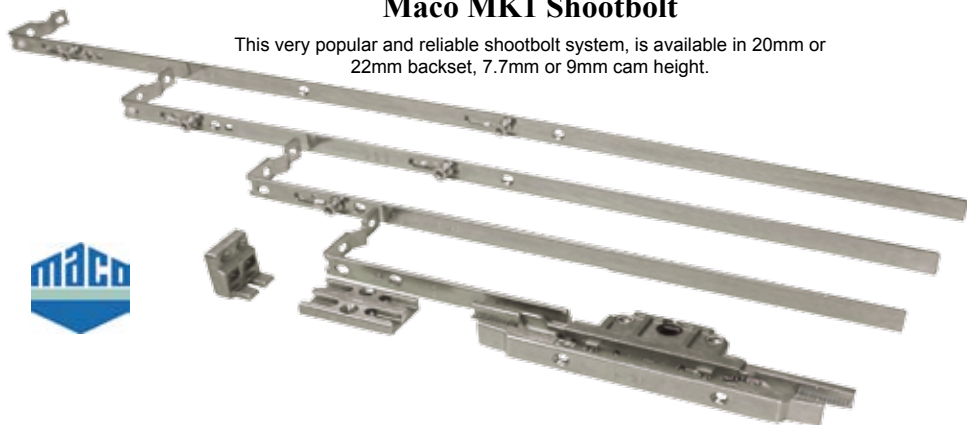

Single Keep

45mm Night Vent Keep

PN Espagnolette

An inline espag with 25mm & 28mm backset and hooks.

Product Code	Description	Unit
PN-5430-0-03-60	513mm,25mm B/Set	Each
PN-5431-0-03-60	913mm,25mm B/Set	Each
PN-5432-0-03-60	1313mm,25mm B/Set	Each
PN-5440-0-03-60	513mm,28mm B/Set	Each
PN-5441-0-03-60	913mm,28mm B/Set	Each
PN-5442-0-03-60	1313mm,28mm B/Set	Each
PN-5474-0-03-60	Striker For 45mm Rebate	Each
GR-0062R/ZP	Single Radius BZP Keep	Each

Tel: 01535 602517 Fax: 01535 662054
 OPEN: Mon to Fri 8.30am - 5pm / Sat 8.30am - 12pm

Window Multipoint Products

Maco Shootbolt & French Window Shootbolt

Maco MK1 Shootbolt

This very popular and reliable shootbolt system, is available in 20mm or 22mm backset, 7.7mm or 9mm cam height.