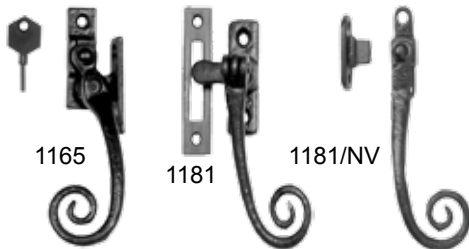

Antique Scroll Fastener

Antique fastener scroll type. Finished in black.

Product Code	Description	Unit
KI-1166-LH	Mortice Plate Locking L/Hand	Each
KI-1166-RH	Mortice Plate Locking R/Hand	Each
KI-1121W/L	Wedge Type L/Hand	Each
KI-1121W/R	Wedge Type R/Hand	Each
KI-1121/HP	Hook Plate Reversible	Each
KI-1121	Mortice Plate Reversible	Each

L/Hand shown

Monkey Tail Casement Stay

Antique casement stay monkey tail type. Finished in black.

Product Code	Description	Unit	Box Qty
KI-1180/203MM	8" Monkey Tail Stay	Each	10
KI-1180/254MM	10" Monkey Tail Stay	Each	10
KI-1180/304MM	12" Monkey Tail Stay	Each	10

Antique Monkey Tail Fastener

Antique fastener monkey tail type. Finished in black.

Product Code	Description	Unit
KI-1165-LH	Mortice Plate Locking L/Hand	Each
KI-1165-RH	Mortice Plate Locking R/Hand	Each
KI-1181	Mortice Plate Reversible	Each
KI-1181/HP	Hook Plate Reversible	Each
KI-1181/NVL	With Night Vent L/Hand	Each
KI-1181/NVR	With Night Vent R/Hand	Each