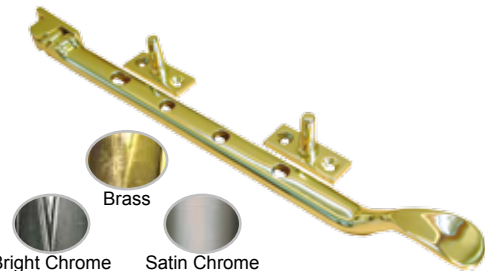

Antique Scroll Fastener

Antique fastener scroll type. Finished in black.

Product Code	Description	Unit
KI-1166-LH	Mortice Plate Locking L/Hand	Each
KI-1166-RH	Mortice Plate Locking R/Hand	Each
KI-1121W/L	Wedge Type L/Hand	Each
KI-1121W/R	Wedge Type R/Hand	Each
KI-1121/HP	Hook Plate Reversible	Each
KI-1121	Mortice Plate Reversible	Each

Antique Monkey Tail Fastener

Antique fastener monkey tail type. Finished in black.

Product Code	Description	Unit
KI-1165-LH	Mortice Plate Locking L/Hand	Each
KI-1165-RH	Mortice Plate Locking R/Hand	Each
KI-1181	Mortice Plate Reversible	Each
KI-1181/HP	Hook Plate Reversible	Each
KI-1181/NVL	With Night Vent L/Hand	Each
KI-1181/NVR	With Night Vent R/Hand	Each

Traditional Stays & Fasteners

Reversible Fastener

Not suitable for windows with weatherseals.
Three finishes available.

Product Code	Description	Unit	Box Qty
CAR-M73	Polished Brass	Each	10
CAR-M73/CP	Bright Chrome	Each	10
CAR-M73/SCP	Satin Chrome	Each	10

Bulb End Fastener

Suitable for windows with weatherseals.
Three finishes available.

Product Code	Description	Unit	Box Qty
CAR-WF11	Polished Brass	Each	4
CAR-WF11CP	Bright Chrome	Each	4
CAR-WF11SC	Satin Chrome	Each	4