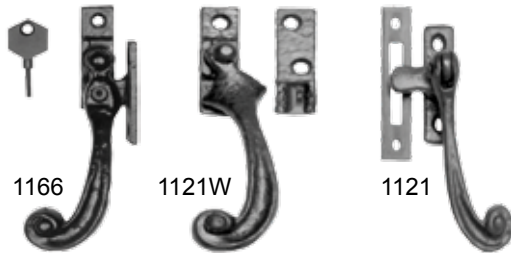

Traditional Casement Windows

Traditional Antique Black Stays & Fasteners

Antique Scroll Casement Stay

Antique casement stay scroll type. Finished in black.

Product Code	Description	Unit	Box Qty
KI-857/177MM	7" Scroll Type Stay	Each	10
KI-857/228MM	9" Scroll Type Stay	Each	10
KI-857/279MM	11" Scroll Type Stay	Each	10
KI-857/330MM	13" Scroll Type Stay	Each	10

Antique Scroll Fastener

Antique fastener scroll type. Finished in black.

Product Code	Description	Unit
KI-1166-LH	Mortice Plate Locking L/Hand	Each
KI-1166-RH	Mortice Plate Locking R/Hand	Each
KI-1121W/L	Wedge Type L/Hand	Each
KI-1121W/R	Wedge Type R/Hand	Each
KI-1121/HP	Hook Plate Reversible	Each
KI-1121	Mortice Plate Reversible	Each

L/Hand shown

Monkey Tail Casement Stay

Antique casement stay monkey tail type. Finished in black.

Product Code	Description	Unit	Box Qty
KI-1180/203MM	8" Monkey Tail Stay	Each	10
KI-1180/254MM	10" Monkey Tail Stay	Each	10
KI-1180/304MM	12" Monkey Tail Stay	Each	10

Antique Monkey Tail Fastener

Antique fastener monkey tail type. Finished in black.

Product Code	Description	Unit
KI-1165-LH	Mortice Plate Locking L/Hand	Each
KI-1165-RH	Mortice Plate Locking R/Hand	Each
KI-1181	Mortice Plate Reversible	Each
KI-1181/HP	Hook Plate Reversible	Each
KI-1181/NVL	With Night Vent L/Hand	Each
KI-1181/NVR	With Night Vent R/Hand	Each

For flush windows KI-1181/HP above is ideal!

Locking Pivot

Stay lock pivot for added security, for use with casement stays.

Product Code	Description	Unit	Box Qty
KI-116	Black Locking	Each	as reqd