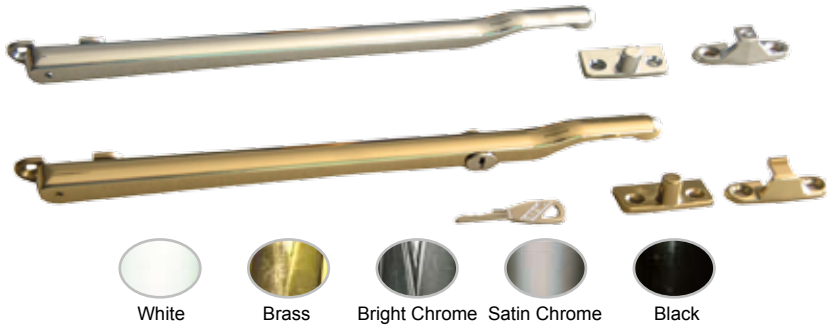

Traditional Casement Windows

Basta stays & fasteners

Basta 4000 Range Stay Locking

20mm backset, key locking, with choice of flat or bevel peg.

Product Code	Description	Unit	Box Qty
BAS-4020LWH	Stay White	Each	50
BAS-4020LBP	Stay Brass	Each	50
BAS-4020LCP	Stay Bright Chrome	Each	50
BAS-4020LSCP	Stay Satin Chrome	Each	50
BAS-4020LBL	Stay Black	Each	50
BAS-SH27009WH	Hook White	Each	50
BAS-SH27009BP	Hook Brass	Each	50
BAS-SH27009CP	Hook Br. Chrome	Each	50
BAS-SH27009SCP	Hook Satin Chrome	Each	50
BAS-SH27009BL	Hook Black	Each	50

Basta 4000 Range Stay Non-Locking

20mm backset, non-locking, with choice of flat or bevel peg.

Product Code	Description	Unit	Box Qty
BAS-4020WH	Stay White	Each	50
BAS-4020BP	Stay Brass	Each	50
BAS-4020CP	Stay Bright Chrome	Each	50
BAS-4020SCP	Stay Satin Chrome	Each	50
BAS-4020BL	Stay Black	Each	50
BAS-SH52376WH	Hook White	Each	50
BAS-SH52376BP	Hook Brass	Each	50
BAS-SH52376CP	Hook Br. Chrome	Each	50
BAS-SH52376SCP	Hook Satin Chrome	Each	50
BAS-SH52376BL	Hook Black	Each	50

Basta 4000 Range Flat Pegs

Product Code	Description	Unit	Box Qty
BAS-SH52431WH	White	Each	50
BAS-SH52431BP	Brass	Each	50
BAS-SH52431CP	Bright Chrome	Each	50
BAS-SH52431SCP	Satin Chrome	Each	50
BAS-SH52431BL	Black	Each	50