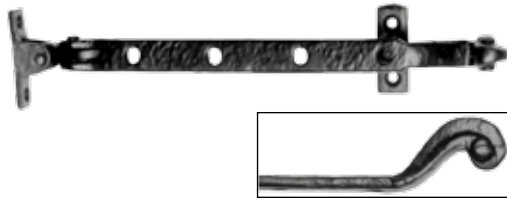

Traditional Casement Windows

Traditional Antique Black Stays & Fasteners

Antique Scroll Casement Stay

Antique casement stay scroll type. Finished in black.

Product Code	Description	Unit	Box Qty
KI-857/177MM	7" Scroll Type Stay	Each	10
KI-857/228MM	9" Scroll Type Stay	Each	10
KI-857/279MM	11" Scroll Type Stay	Each	10
KI-857/330MM	13" Scroll Type Stay	Each	10