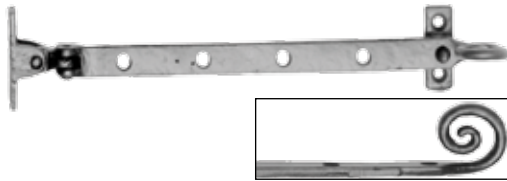

Antique Scroll Fastener

Antique fastener scroll type. Finished in black.

Product Code	Description	Unit
KI-1166-LH	Mortice Plate Locking L/Hand	Each
KI-1166-RH	Mortice Plate Locking R/Hand	Each
KI-1121W/L	Wedge Type L/Hand	Each
KI-1121W/R	Wedge Type R/Hand	Each
KI-1121/HP	Hook Plate Reversible	Each
KI-1121	Mortice Plate Reversible	Each

L/Hand shown

Monkey Tail Casement Stay

Antique casement stay monkey tail type. Finished in black.

Product Code	Description	Unit	Box Qty
KI-1180/203MM	8" Monkey Tail Stay	Each	10
KI-1180/254MM	10" Monkey Tail Stay	Each	10
KI-1180/304MM	12" Monkey Tail Stay	Each	10